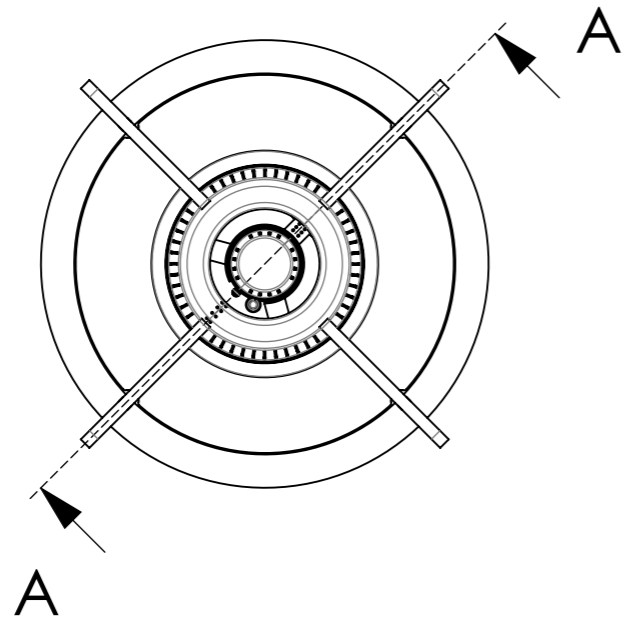

Hauteurs de supports

SECTION A-A