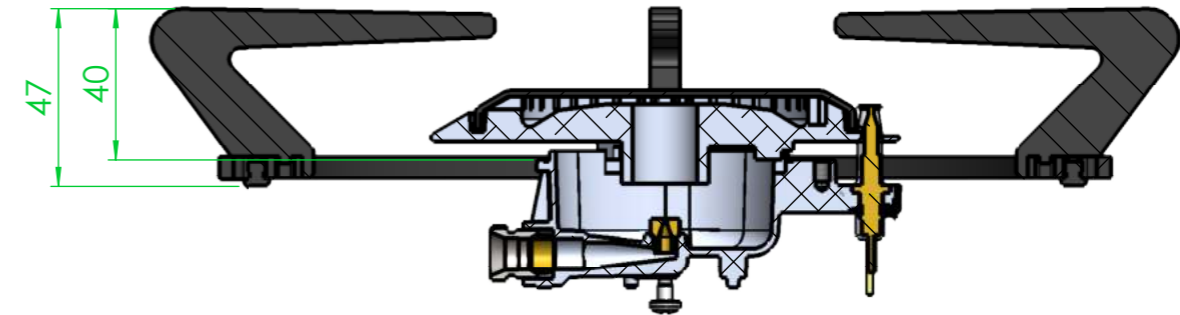

SECTION C-C