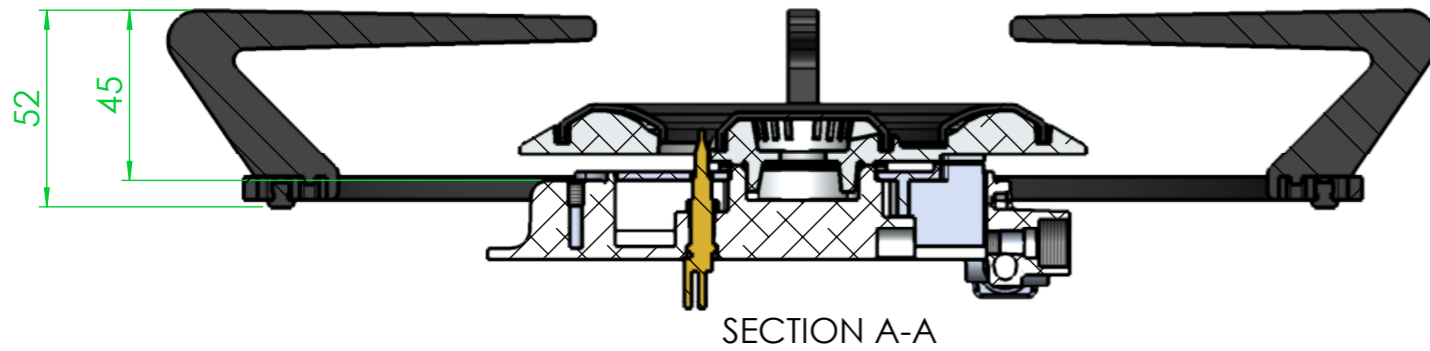

Hauteurs de supports

SECTION A-A