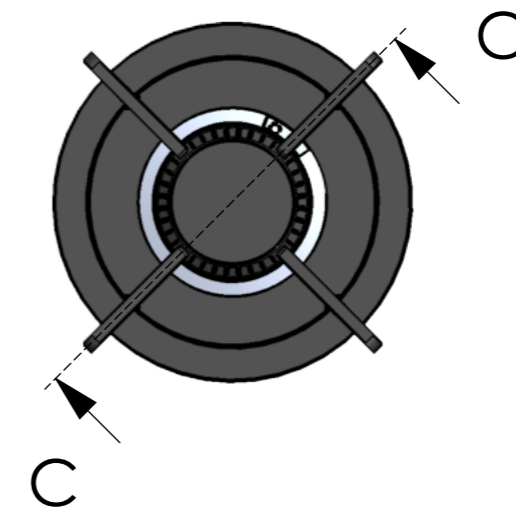

SECTION C-C