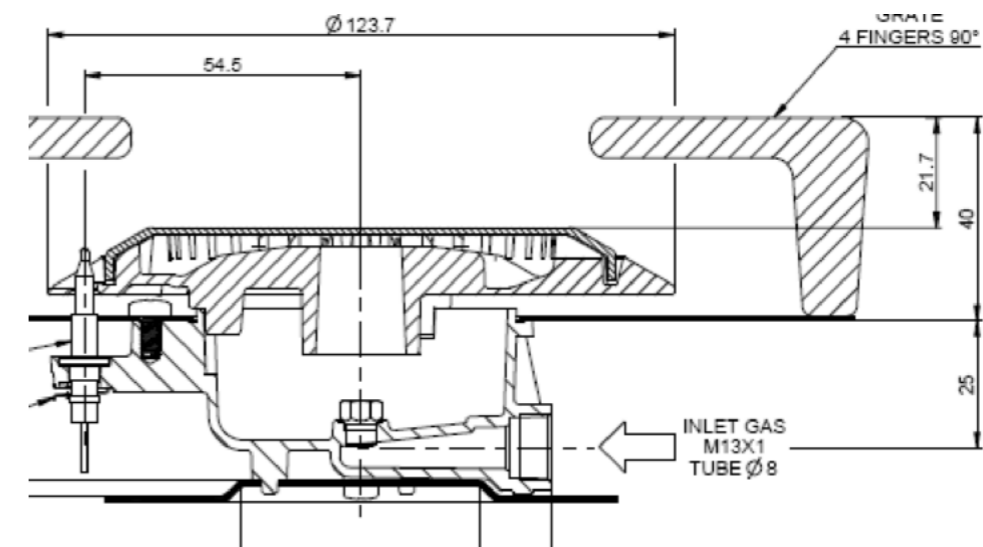

Bruleur Wok:
H = 45 mm = 5kW
H = 40 mm = 4kW

Les brûleurs rapides, semi-rapides et mijotés ont tous la même hauteur (40mm)