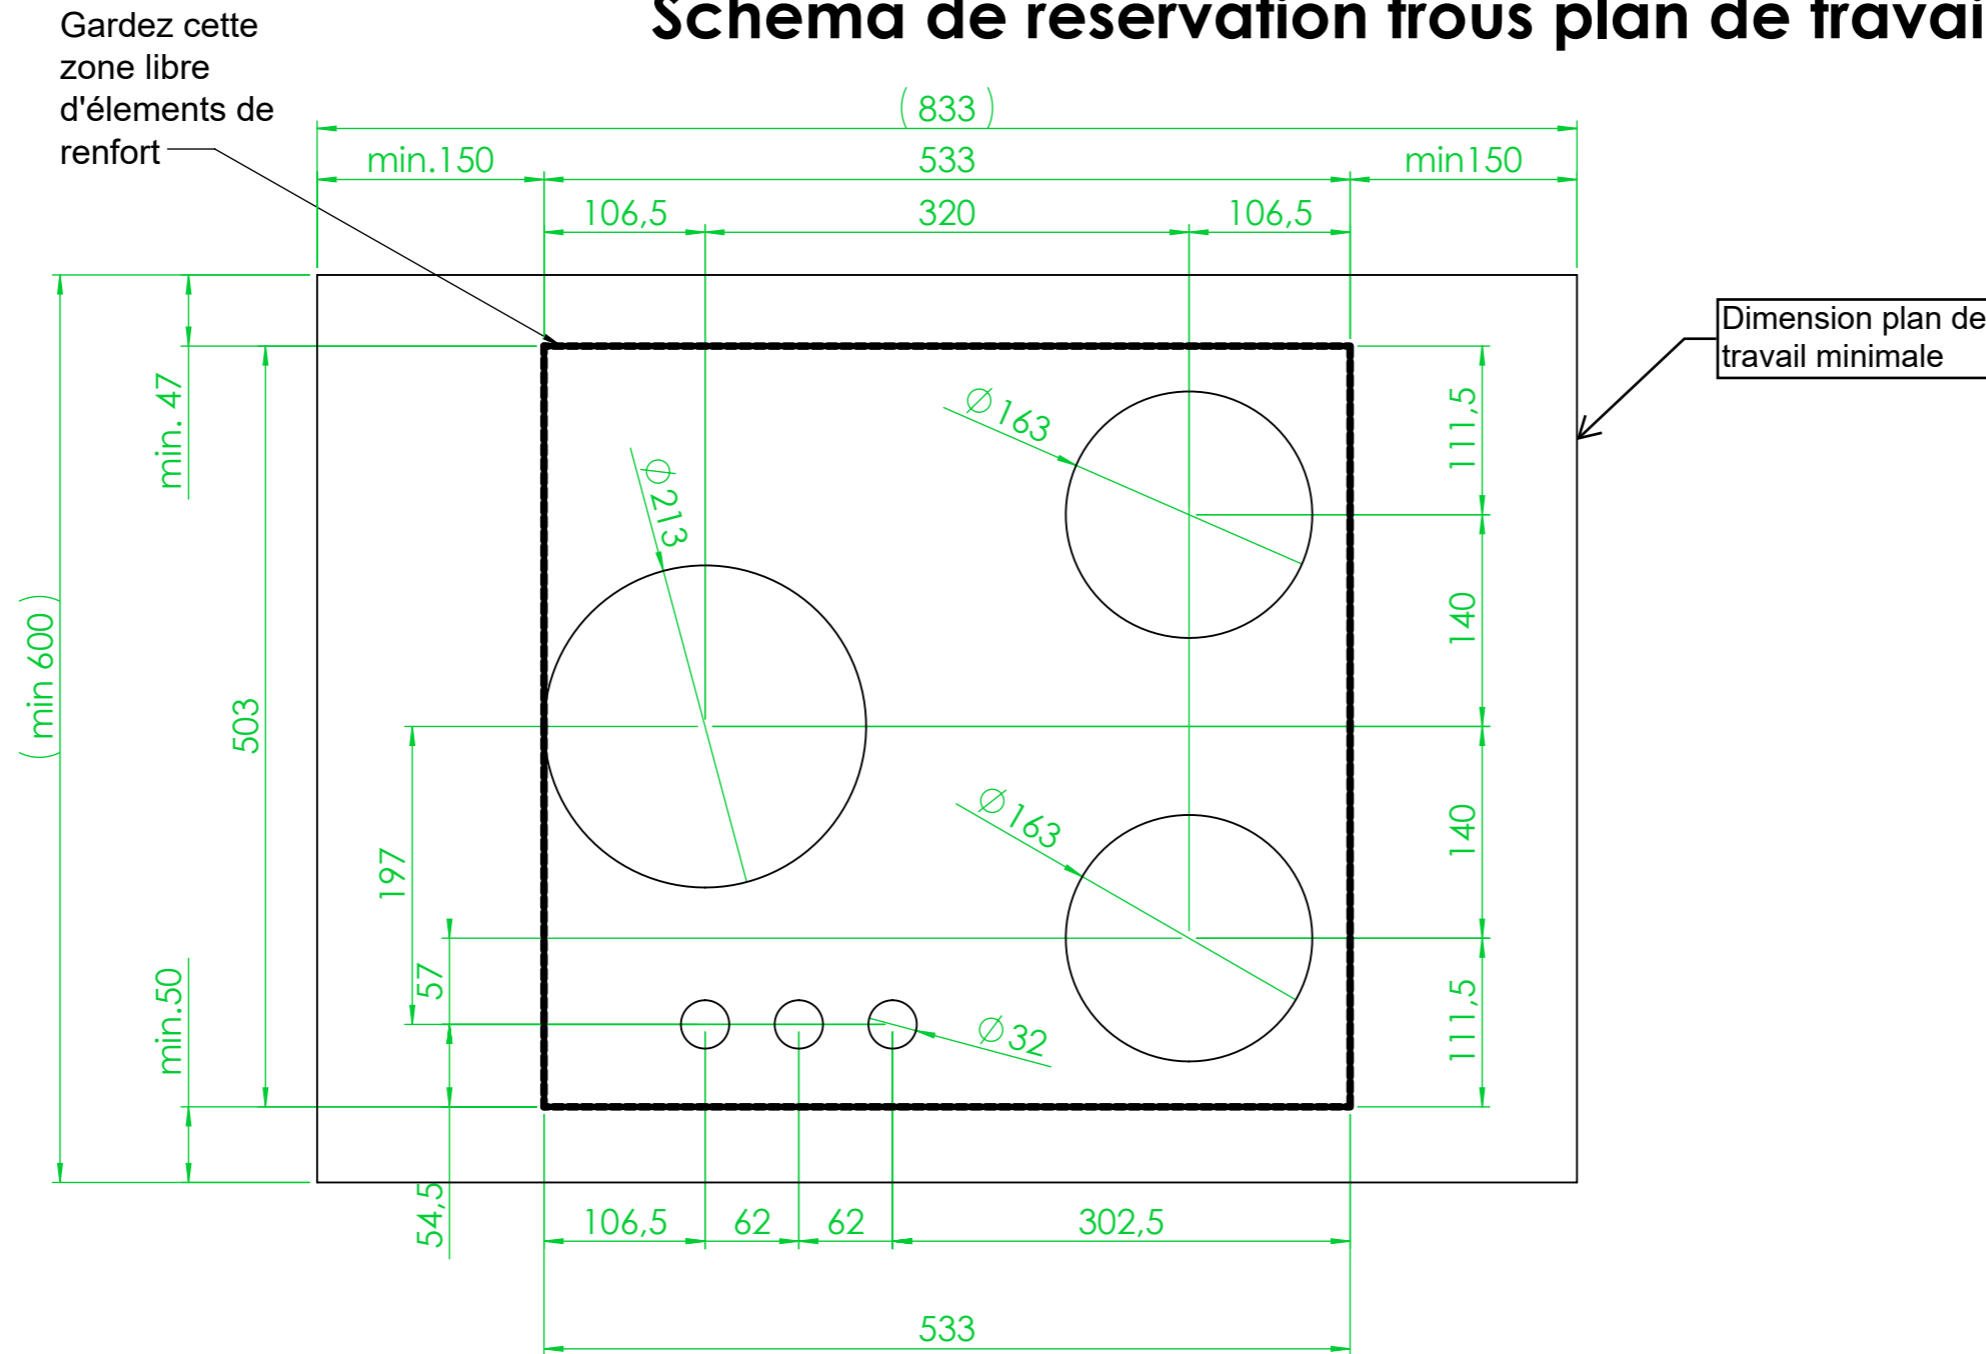

Schéma de réservation trous plan de travail

Tolerances +/- 1mm