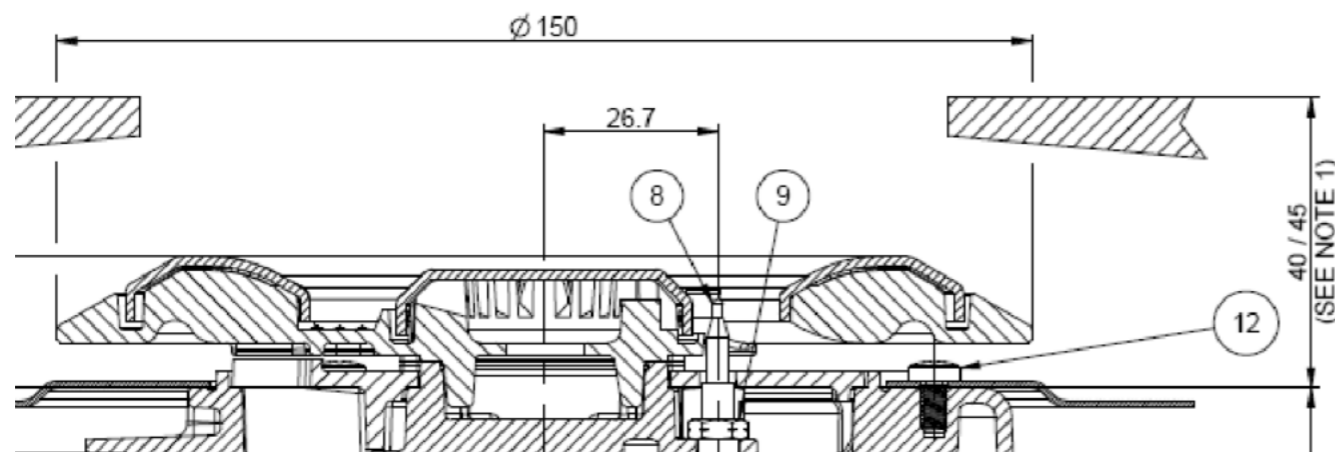

Bruleur Wok:
H = 45 mm = 5kW
H = 40 mm = 4kW

Les brûleurs rapides, semi-rapides et mijotés ont tous la même hauteur (40mm)