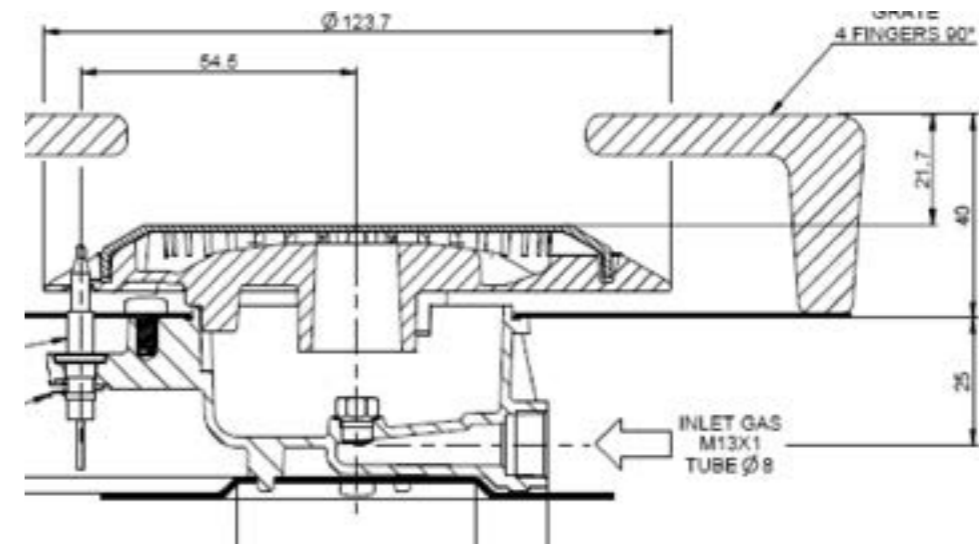

SECTION C-C

Bruleur Wok:
H = 45 mm = 5kW
H = 40 mm = 4kW

Les brûleurs rapides, semi-rapides et mijotés ont tous la même hauteur (40mm)