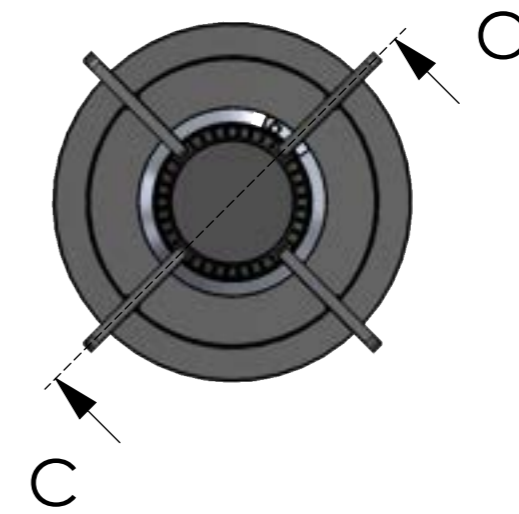

Tulip Cooking - DELTA TC0402 4-40mm Plan de travail

travail Reference:

Commission:

Material: Polished stainless steel / Tolerances: sheet metal ± 1mm, welded constructions ± 2mm

Schéma de réservation trous plan de travail

Tolerances +/- 1mm

Tulip Cooking - DELTA TC0402 4-40mm PDT

Reference:

Commission:

Tulip Cooking - DELTA TC0402 4-40mm PDT

Reference:

Commission:

Hauteurs de supports