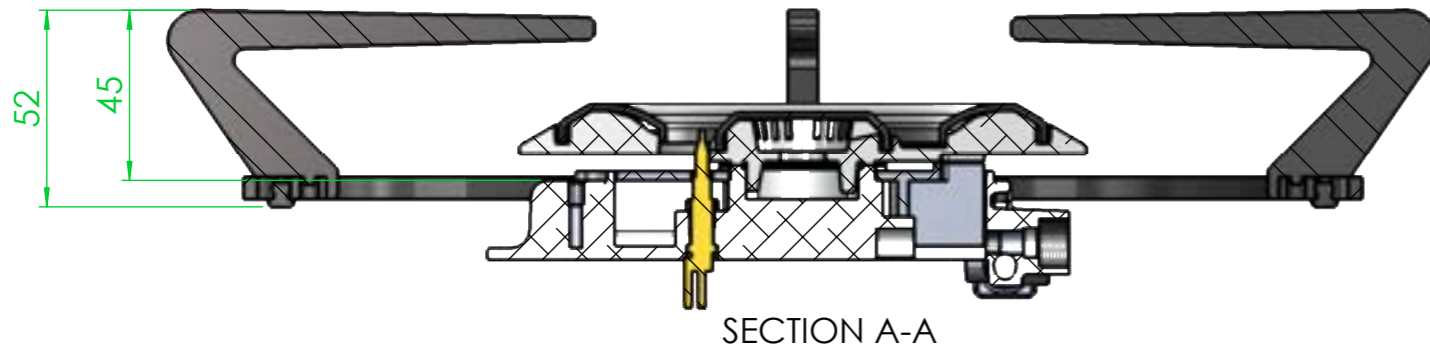

Tolerances +/- 1mm

Tulip Cooking - DELTA TC0402 4-40mm PDT

Reference:

Commission:

Tulip Cooking - DELTA TC0402 4-40mm PDT

Reference:

Commission:

Hauteurs de supports