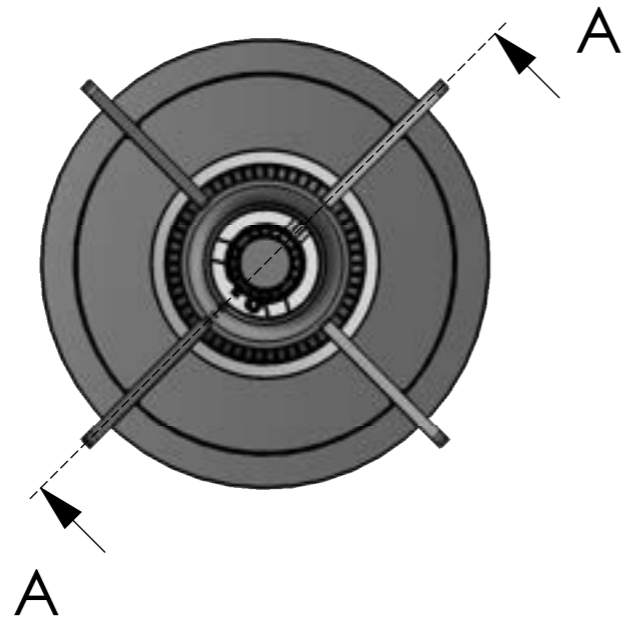

Tulip Cooking - DELTA TC0402 4-40mm Plan de travail

travail Reference:

Commission:

Material: Polished stainless steel / Tolerances: sheet metal ± 1mm, welded constructions ± 2mm

Schéma de réservation trous plan de travail

Tolerances +/- 1mm

Tulip Cooking - DELTA TC0402 4-40mm PDT

Reference:

Commission:

Tulip Cooking - DELTA TC0402 4-40mm PDT

Reference:

Commission:

Hauteurs de supports