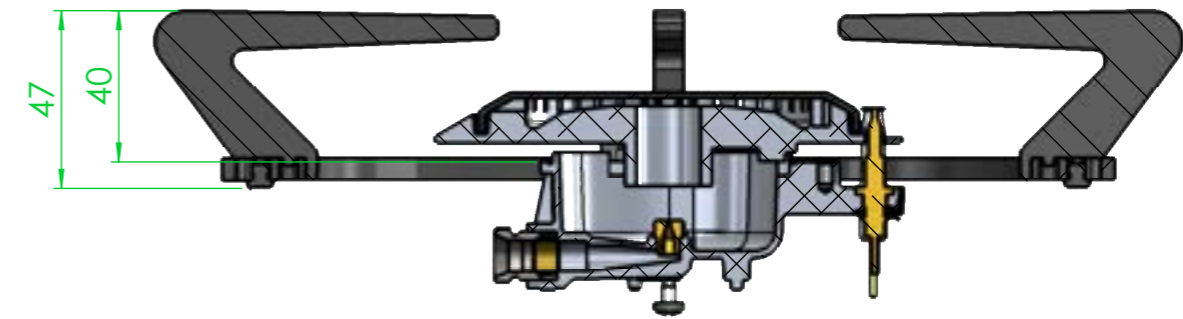

Tulip Cooking - DELTA TC0402 4-40mm Plan de travail

travail Reference:

Commission:

Material: Polished stainless steel / Tolerances: sheet metal ± 1mm, welded constructions ± 2mm

Schéma de réservation trous plan de travail

Tolerances +/- 1mm

Tulip Cooking - DELTA TC0402 4-40mm PDT

Reference:

Commission:

Tulip Cooking - DELTA TC0402 4-40mm PDT

Reference:

Commission:

Hauteurs de supports