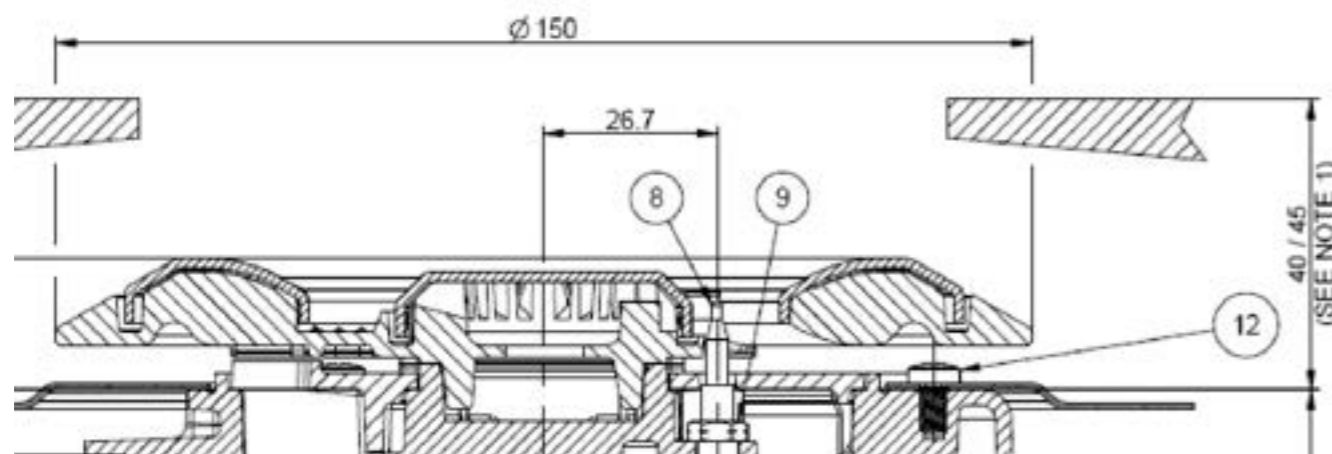

Bruleur Wok:
H = 45 mm = 5kW
H = 40 mm = 4kW

Les brûleurs rapides, semi-rapides et mijotés ont tous la même hauteur (40mm)